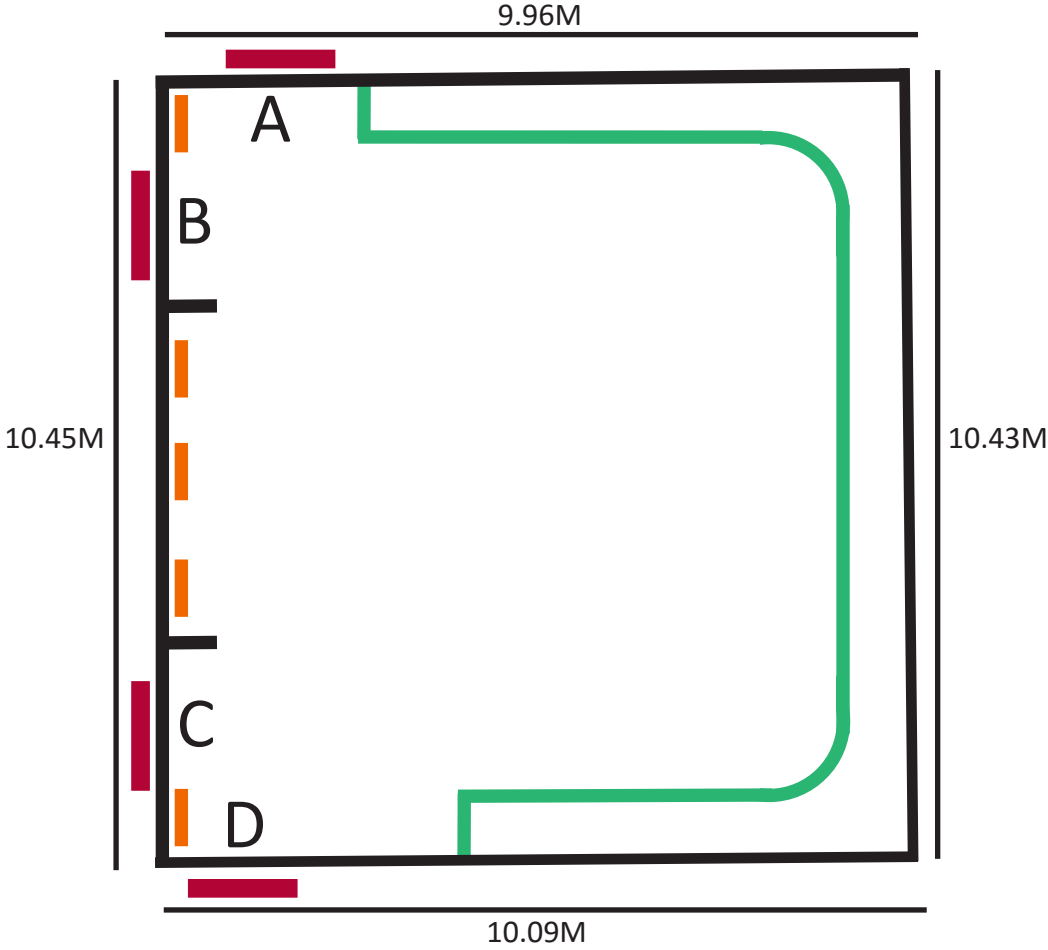

**GSP STUDIOS**  
SMALL  
GREEN SCREEN

SCALE 1:100

DOOR	HEIGHT (M)	WIDTH (M)
A	1.9	0.74
B	1.9	1.1
C	1.9	1.1
D	1.9	0.74

HEIGHT TO ROOF: 4.65M

HEIGHT TO GRID: 4.40M

### KEY

DOOR

13A DOUBLE PLUG SOCKET

GREEN SCREEN INC INFINITY CURVE