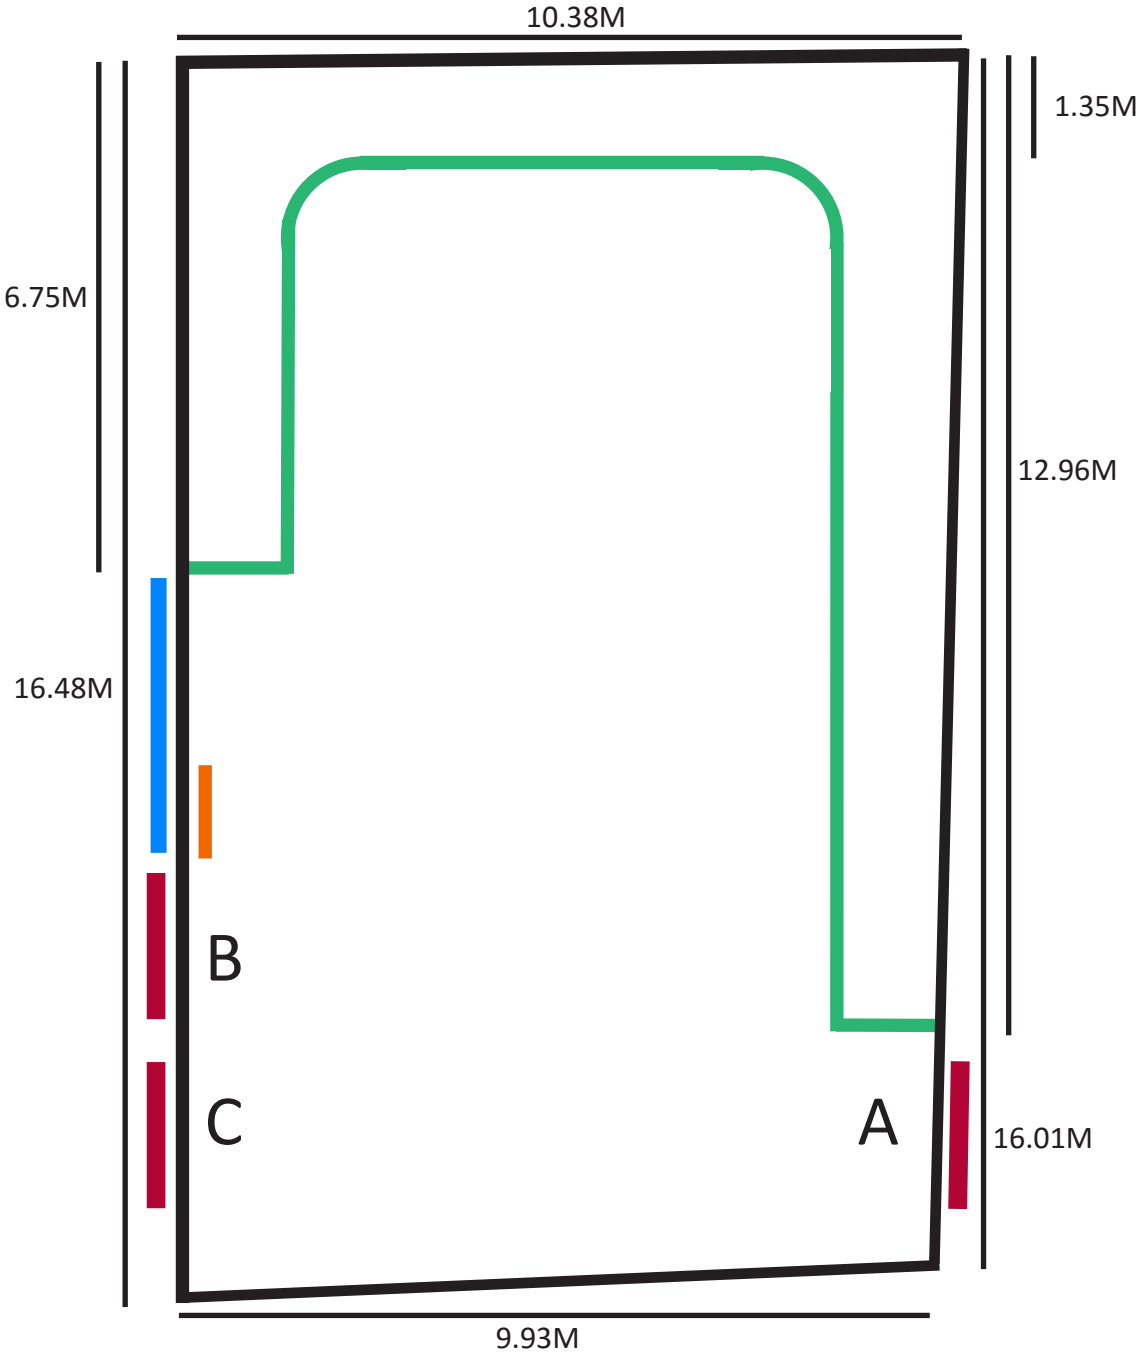

GSP STUDIOS
MAIN STAGE
GREEN SCREEN

SCALE 1:100

DOOR	HEIGHT (M)	WIDTH (M)
A	3.058	1.1
B	1.96	1.18
C	1.96	1.18

HEIGHT TO ROOF: 4.65M

HEIGHT TO GRID: 4.40M

KEY

DOOR

VIEWING WINDOW

13A DOUBLE PLUG SOCKET

GREEN SCREEN INC INFINITY CURVE