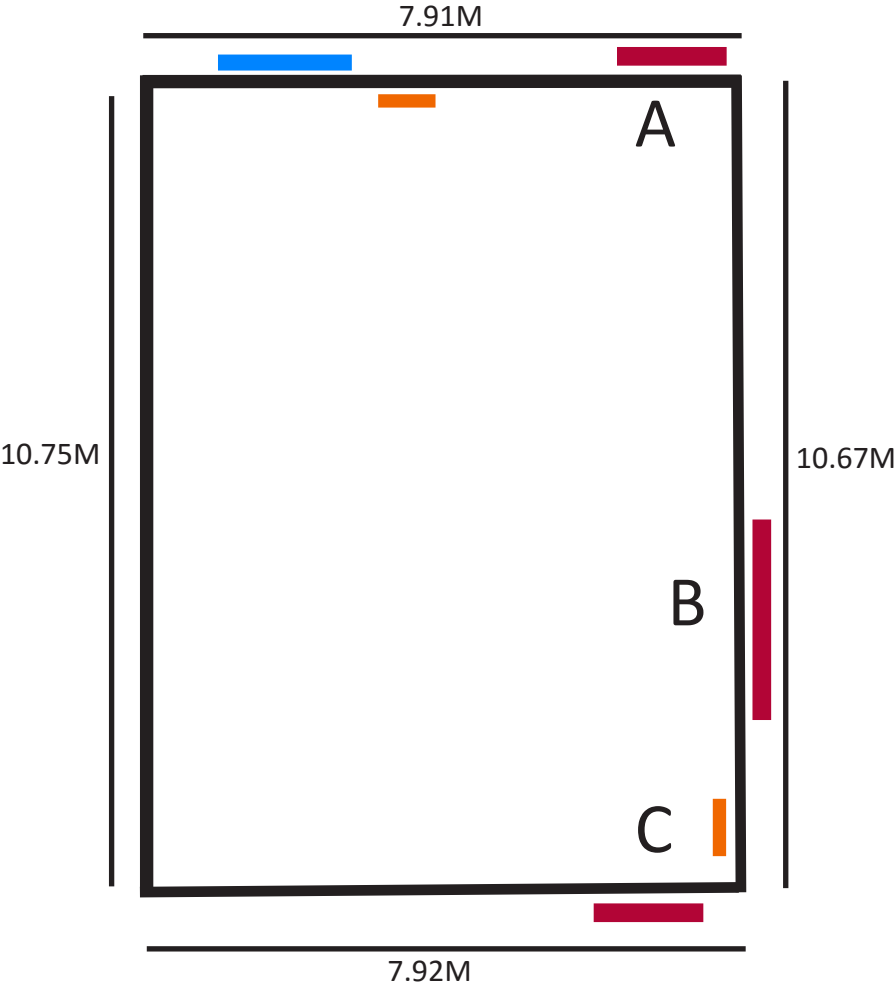

# GSP STUDIOS

QUAD  
STAGE

SCALE 1:100

DOOR	HEIGHT (M)	WIDTH (M)
A	1.96	1.2
B	1.95	3
C	1.96	1.2

HEIGHT TO ROOF: 4.65M

HEIGHT TO GRID: 4.40M

### KEY

DOOR

13A DOUBLE PLUG SOCKET

VIEWING WINDOW